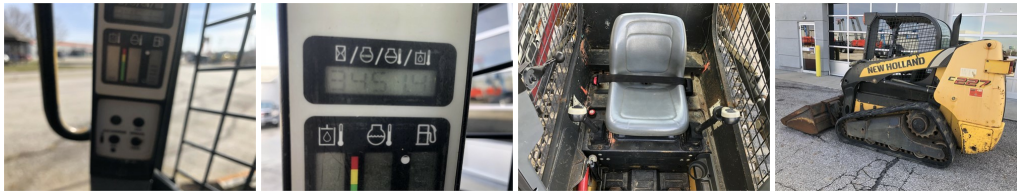

2013 NEW HOLLAND C227 5800-111124

Price: \$ 19,500.00

Seller Information

Franklin Equipment
Sales
Groveport, OH
(614) 228-2014

Specifications

Location: Franklin Equipment - Columbus
Stock Number: 5800-111124
Hours: 3452
ROPS: Open

Condition: Used
Bucket: yes
Hydraulic High Flow: no
Two-Speed: yes

Serial Number / VIN: NDM471723
Operating Capacity: 2700
Quick Attach: no

Description

2013 New Holland C227 Track Skid Steer. 2 Speed, Mechanical Controls, Hand & Foot Controls, Open Cab, Turn Signals, Manual Coupler, Standard Flow Aux Hydraulics, Block Heater, Mechanical Hand Throttle, Vinyl Seat, New Battery, New Aux Hydraulic Switch, Fresh PM Service.