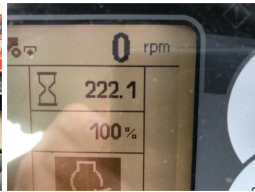

Specifications

Location: John Bennington
Stock Number: 5800-111222
Air: yes
Drive: 4WD
Rear PTO: yes
Hours: 222
Rear Tire Configuration: Singles

Condition: Used
Backhoe: no
Heat: yes
# of Forward Speeds: 12
Engine Horsepower: 85
Loader: yes
# of Reverse Speeds: 12

Serial Number / VIN: ZGLE50793
Cab: yes
Radio: yes
Front Tire Configuration: Singles
PTO Horsepower: 70
Rear PTO Speed: 540
Transmission Type: Powershift

Description

2016 New Holland T4.90 Tractor. Deluxe Cab, Parking Lock, 30 KPH, 12x12 Power Shuttle Transmission, 4WD EH Engage Limited Slip, 2 Mid Mount Valves with Joystick, Loader, 540 RPM PTO, Deluxe Fabric Seat with Air Suspension.